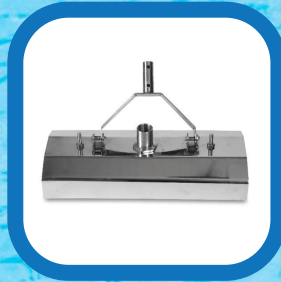

Maintenance Equipment

18" Deluxe Polybristles curved Brush with Alu Back

18" Deluxe Polybristles curved Brush

18" Algae Brush with Alu Back and SS Bristles.

10" Algae Brush with SS Bristles

Suction or Vacumm Head Size: 14" & 18"

SS304 Grade Vacumm Head with standard handle. Size 14" & 18"

Flexible Vacumm Head with 8 Wheels

Flexible Vacumm Head with 8 Wheels & Side Brush

Butterfly Vacumm Suction Head with Bumper.

Deluxe triangular transparent vacumm head

Deep Net/Leaf Rack

Eva Spiral Hose Pipe Available in 9/12/15/30 mtrs.

PVC Hose Pipe Molded Available in 9/15/30 mtrs.

Pool Test Kit

Telescopic Pole, available in 8ft - 16ft, 8ft - 16ft - 23ft

Drain Cover Available in Square and Round

Lucky Pool

Pool Basin And Surrounding products

Pool Doctor Top Mounted Filters:
400/450/525/625/700/
750/800/900/1000/1200

Self Priming Pumps:
0.50HP/0.75HP/1HP/1.2HP
/1.5HP/2HP/3HP/3THP

Top Mounted Multi Port Valve
Available in 1.5" and 2"